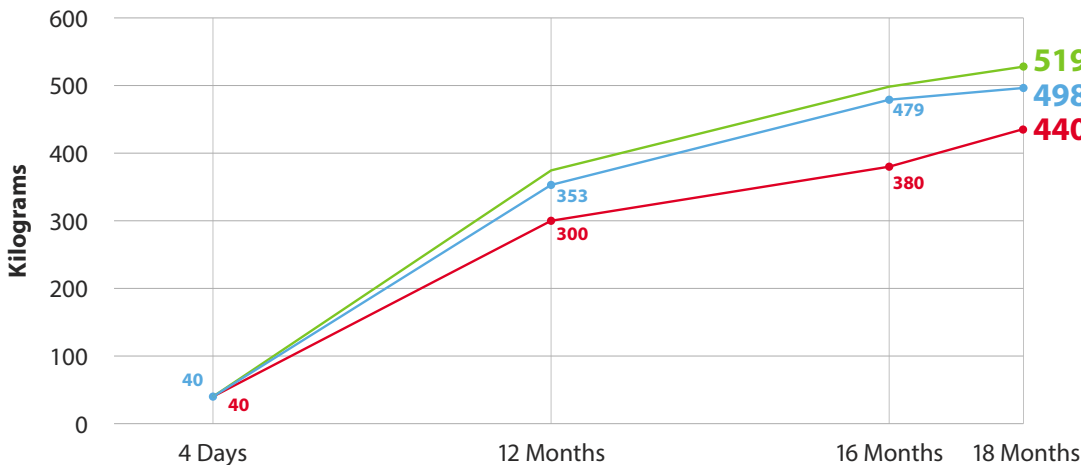

TRIAL OVERVIEW:

Two trials were conducted on 4 day-old Fresian/Angus Cross bull calves starting Sept 2016 and Oct 2017.

FEEDING:

- Fed on Milligan's calf milk replacer and Reliance Calf 2000 pellets for 10 and 12 weeks.
- Drenched 30mls of palaMOUNTAINS Revive once a week to 10 weeks old.
- Prior to going on kale they were drenched 50mls of palaMOUNTAINS Revive and another 50mls when they came off kale at 12 months old.
- Alliance anthelmintic drench used December & February then Cydectin pour on May & December. All were 1ml / 10kg.

McKenzie Farms 2018 & 2019 versus Babcock Institute (Average Normal Growth Rate)

2019 Summary:
Average live weight @ 18mths is **4.2% up** on 2018 and **18% higher** than Control average.
Average dead weight is **5.8% up** on 2018.

2018 Summary:
Average live weight @ 18mths is **13% higher** than Control average.

CONTROL GROUP:

18 MONTH AVERAGE WEIGHT: **440kg**

Note: Control group data referenced from Babcock Institute Average Normal Growth Rates.