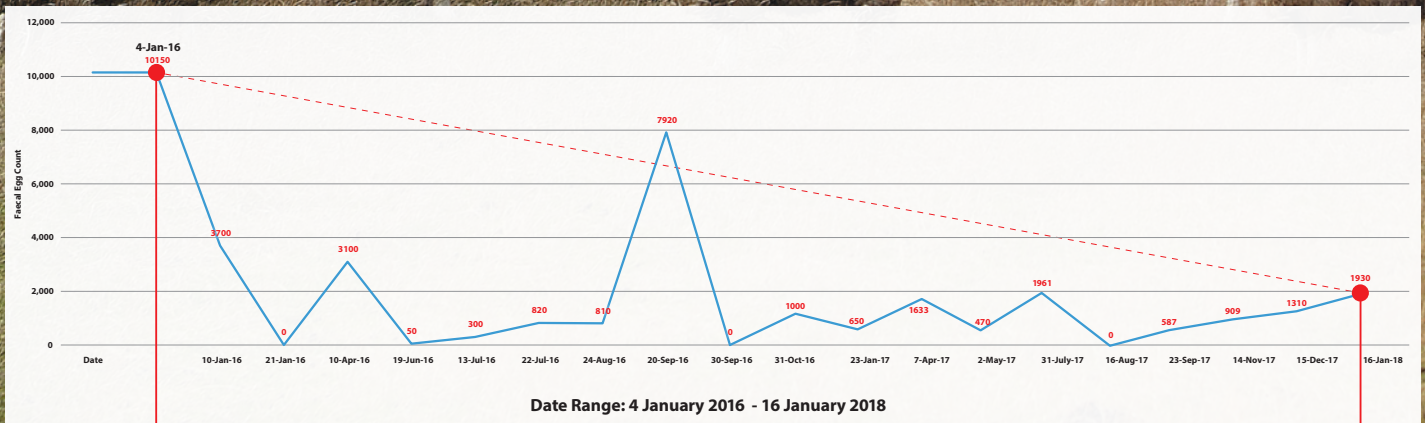

SCIENTIFIC ANIMAL NUTRITION

palaMOUNTAINS

Revive

Nutritional Supplementary Boost

Ed Morrows Farm use palaMOUNTAINS REVIVE for monitoring their Ovine Faecal Egg Count

“After the 4th Jan drench of palaMOUNTAINS Revive I was so impressed with the recovery of the lighter stud ewes I decided to drench the rest of my stud ewes 6 days later. Since doing this they have all put on great condition and are totally clean of dags.”

4th Jan 2016 Drench:
Egg Count: 10,150

16 January 2018:
Egg Count: 1930

SCIENTIFIC ANIMAL NUTRITION

palaMOUNTAINS

For more information phone 0800 848 276
or visit www.palamountains.info/revive

palaMOUNTAINS Revive is available in 5L, 20L, 100L and 200L sizes.